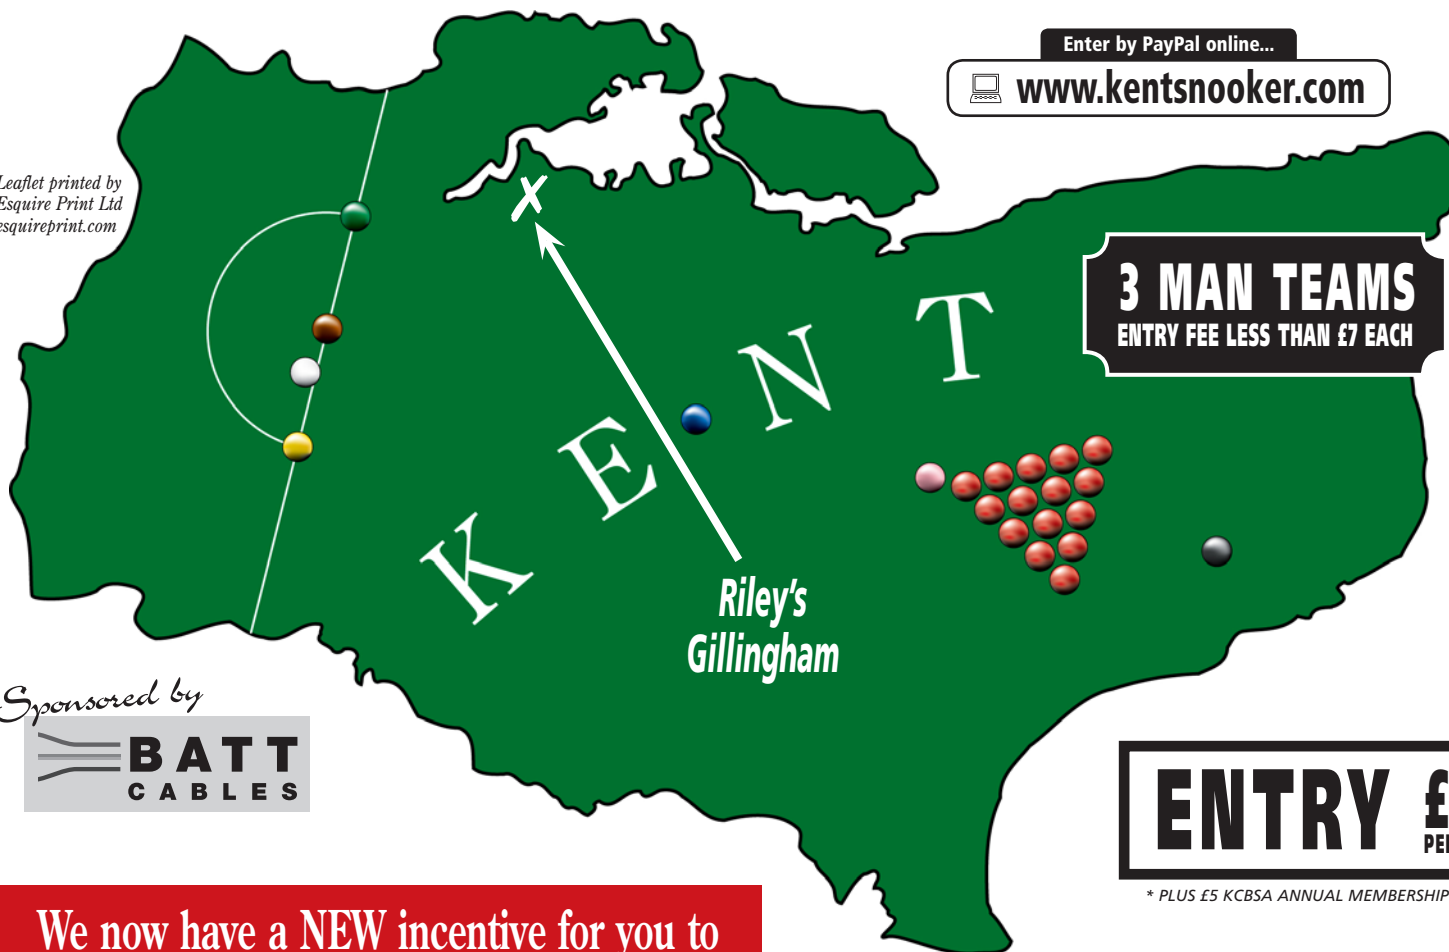

## SNOOKER TEAMS

(3 Man Teams)

Sunday 15th  
January 2012  
11am Start

Leaflet printed by  
Esquire Print Ltd  
esquireprint.com

**3 MAN TEAMS**  
ENTRY FEE LESS THAN £7 EACH

Sponsored by

**ENTRY £20\***  
PER TEAM